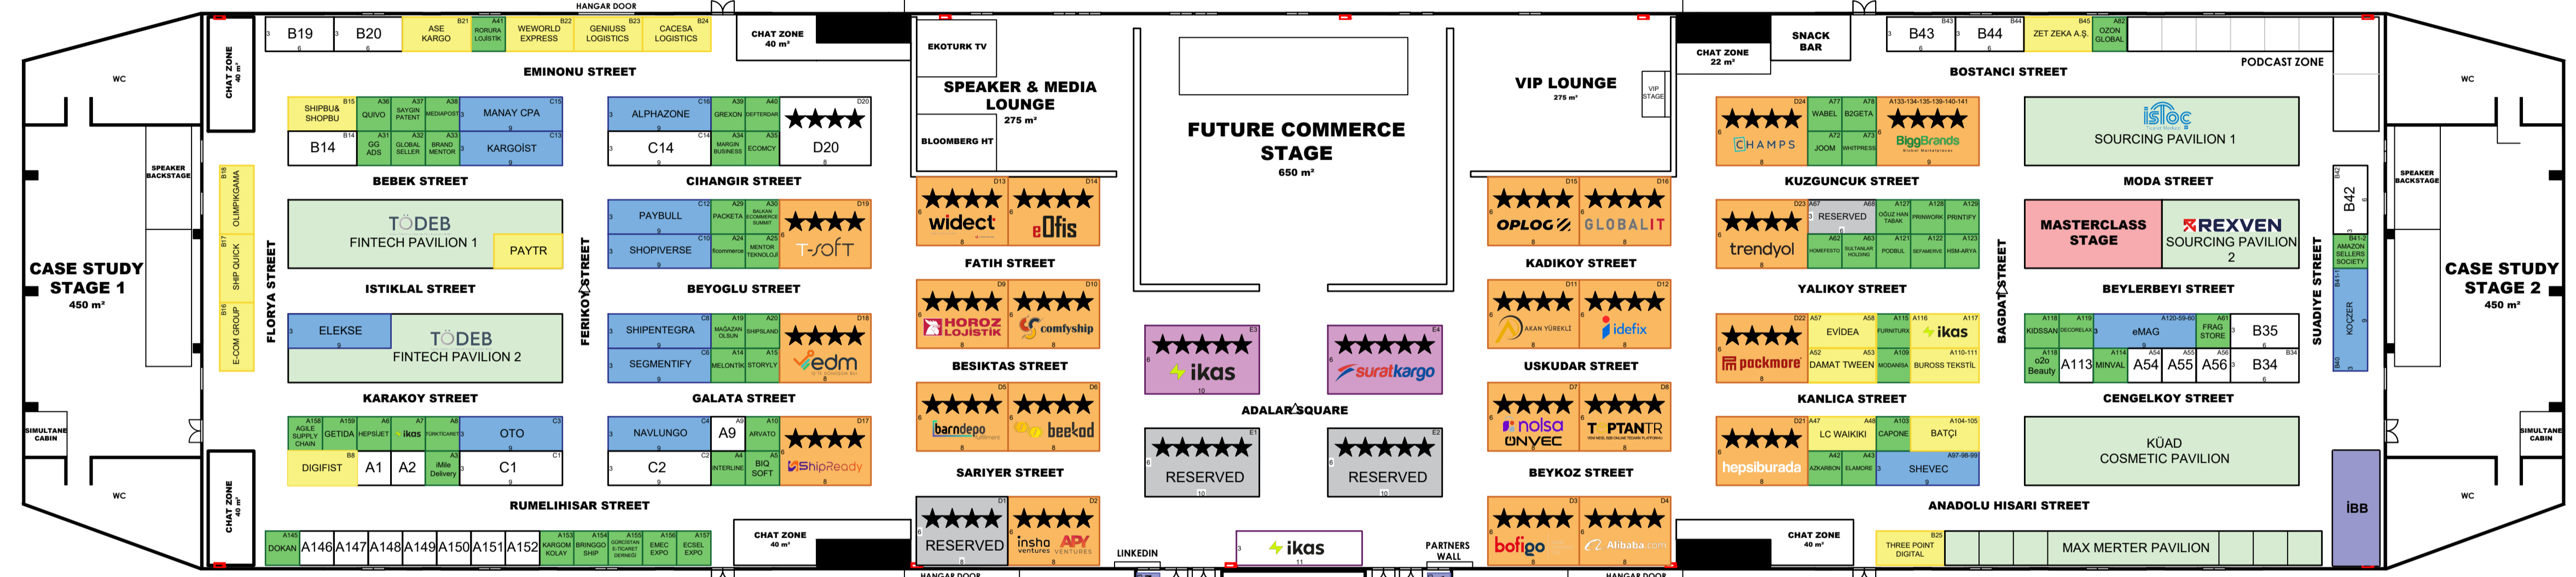

SERVICE PROVIDER & START-UP HALL

MAIN HALL

MARKETPLACE & E-COM SUPPLIER HALL

3 LEVEL 16	5 LEVEL 4	2 LEVEL 23	5 LEVEL 4 (6 x 10 = 60 m ²)	3 LEVEL 16 (3 x 9 = 27 m ²)	1 LEVEL 132 (3x3 = 9 m ²)
2 LEVEL 23	4 LEVEL 24	1 LEVEL 90	4 LEVEL 24 (6 x 8 = 48 m ²)	2 LEVEL 46 (3 x 6 = 18 m ²)	1 LEVEL 14 (3x2 = 6 m ²)
1 LEVEL 42					

TOTAL : 81

TOTAL : 28

TOTAL : 113

TOTAL : 236

SERVICE PROVIDER & START-UP HALL

MAIN HALL

MARKETPLACE & E-COM SUPPLIER HALL

ENTRANCE