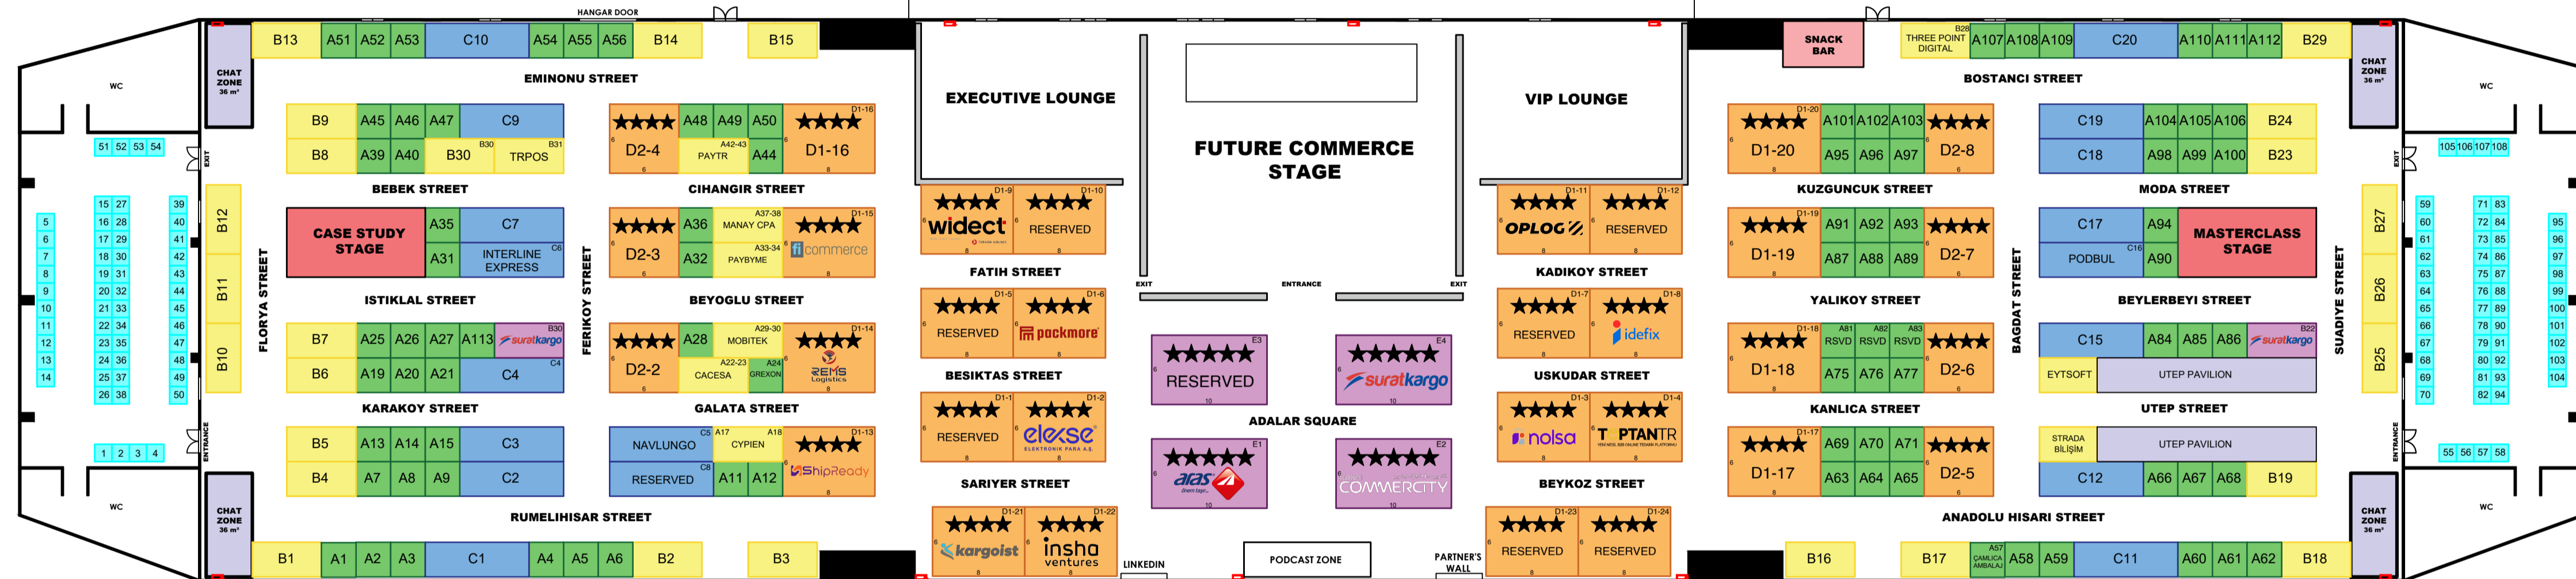

START-UP HALL 1	HALL 1	MAIN HALL	HALL 2	START-UP HALL 2
<p>MINI STAND 54 (2,25m<sup>2</sup>)</p>	<p>D1 - 4 LEVEL 4 (48 m<sup>2</sup>)</p> <p>D2 - 4 LEVEL 3 (36 m<sup>2</sup>)</p> <p>3 LEVEL 10 (27 m<sup>2</sup>)</p> <p>2 LEVEL 17 (18 m<sup>2</sup>)</p> <p>1 LEVEL 53 (9 m<sup>2</sup>)</p>	<p>E - 5 LEVEL 4 (60 m<sup>2</sup>)</p> <p>D1 - 4 LEVEL 16 (48 m<sup>2</sup>)</p>	<p>D1 - 4 LEVEL 4 (48 m<sup>2</sup>)</p> <p>D2 - 4 LEVEL 4 (36 m<sup>2</sup>)</p> <p>3 LEVEL 10 (27 m<sup>2</sup>)</p> <p>2 LEVEL 14 (18 m<sup>2</sup>)</p> <p>1 LEVEL 56 (9 m<sup>2</sup>)</p>	<p>MINI STAND 54 (2,25m<sup>2</sup>)</p>

**START-UP HALL 1      HALL 1      MAIN HALL      HALL 2      START-UP HALL 2**

HOBBY & EXPERIENCE AREA

ENTRANCE

SECURITY

REGISTRATION